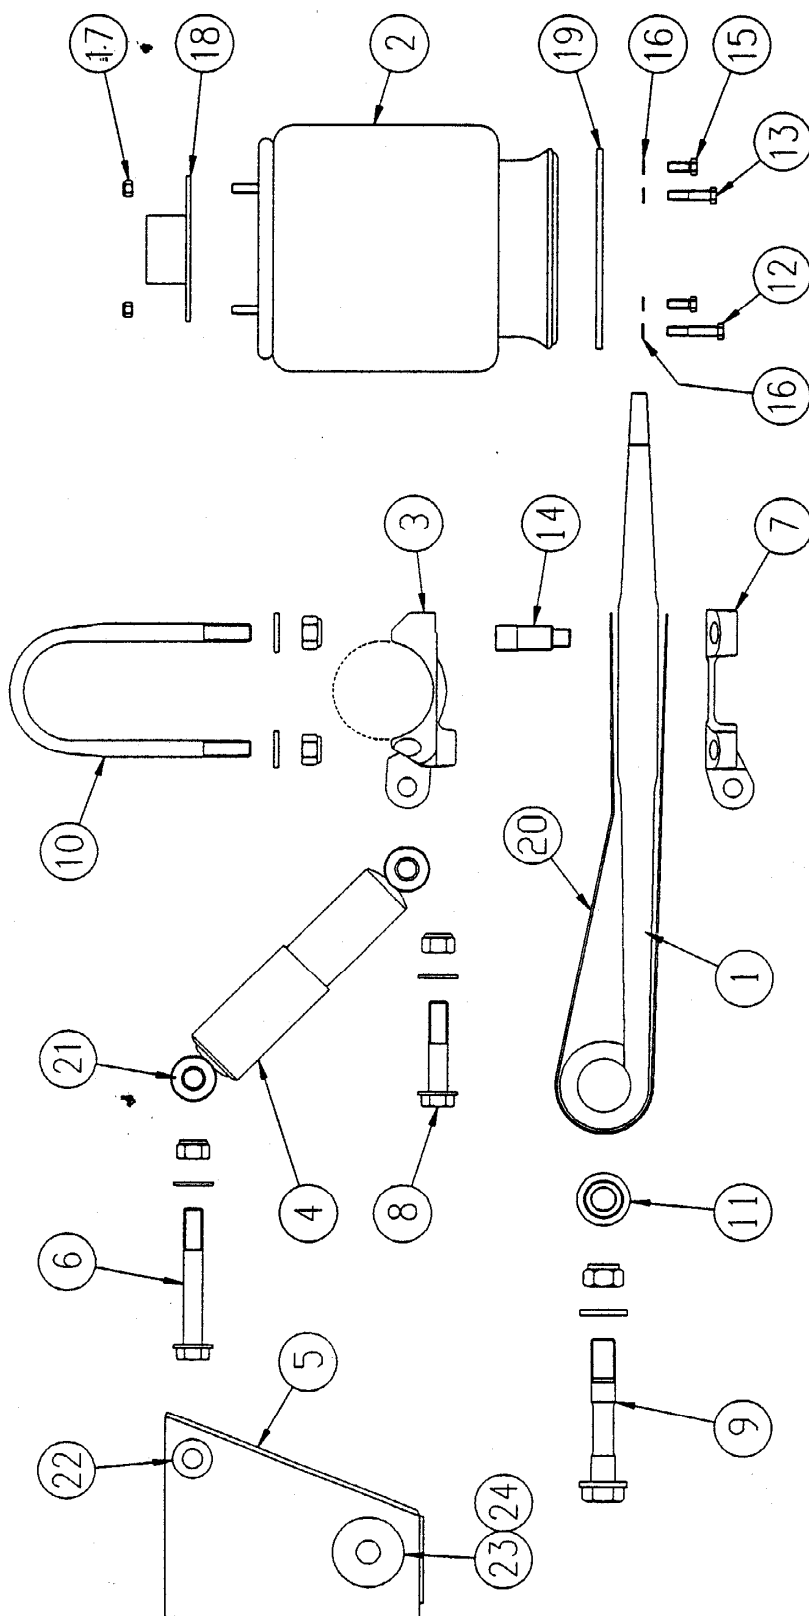

Barry Stoodley Pty Ltd

YORK

Tecair 1 Spare Parts

<u>Item</u>	<u>Part No.</u>	<u>Description</u>
1	61SB507570	Spring - 11 tonne (includes pivot bush)
	61SB787800	Spring - 9 tonne (includes pivot bush)
2	61505859/01	Air Spring 300-400 ride ht
	61506243/01	Air Spring 200 ride ht
3	61787850	Axle seat (refer York)
4	61506717/01	Shock absorber heavy duty (bar pin type)
	61506717/02	Shock absorber heavy duty (eye type)
5	61507121	Front hanger 200 ride ht
	61507741/02	Front hanger 300 ride ht
	61507741/03	Front hanger 350 ride ht
	61507741/04	Front hanger 400 ride ht
	61787669	Front hanger 600 ride ht
6	61SB786152	Top shocker bolt assembly
7	61506235	Spring clamp plate
8	61SB786153	Bottom shocker bolt assembly
9	61SB506247	Pivot bolt M30x3.5 assembly
10	61SB506245/320	'U' bolt M24x320mm assembly
11	61506242	Pivot bush
12	61506234	Tracking plate
13	61506284	Shim - upper
14	61506294	Shim - lower
15	61787673	Shocker bush - Boge
16	61787837	Sleeve - shocker bush
17	49LNM12	Nyloc nut M12
18	61506196	Air bag top plate - 200/300 ride ht.
	61506190/03	Air bag top plate - 350 ride ht.
	61506190/04	Air bag top plate - 400/600 ride ht.
	61506190/05	Air bag top plate - 450 ride ht.
19	61787688	Airbag reinforcing plate offset bags (80mm)
20	See page 64	Axle restraint strap
21	61SB786154	Bolt assembly axle restraint strap (nylon)
	61SB786155	Bolt assembly axle restraint (wire rope)
22	49SHM12175080	Socket head bolt M12x1.75x80
23	49HBM12175030	Hex bolt M12x1.75x30
24	49SWM12	Spring washer M12
25	49CSM12175070	Countersunk bolt M12x1.75x70
26	61506227	Tecair 1 pivot boss
27	61506226	Tecair 1 wear pad
28	61506225/01	Shock absorber boss - pre 1995 (shouldered)
	61506225/02	Shock absorber boss - 1995 onwards (straight)
#	61506248	Bar pin - lower shocker
#	61786910	Levelling valve (standard)
#	61786827	Levelling valve (fast acting)
#	61100558	Linkage assembly for levelling valve
#	49SHM12175040	Stud socket head

Barry Stoodley Pty Ltd

YORK

Tecair 2 Spare Parts