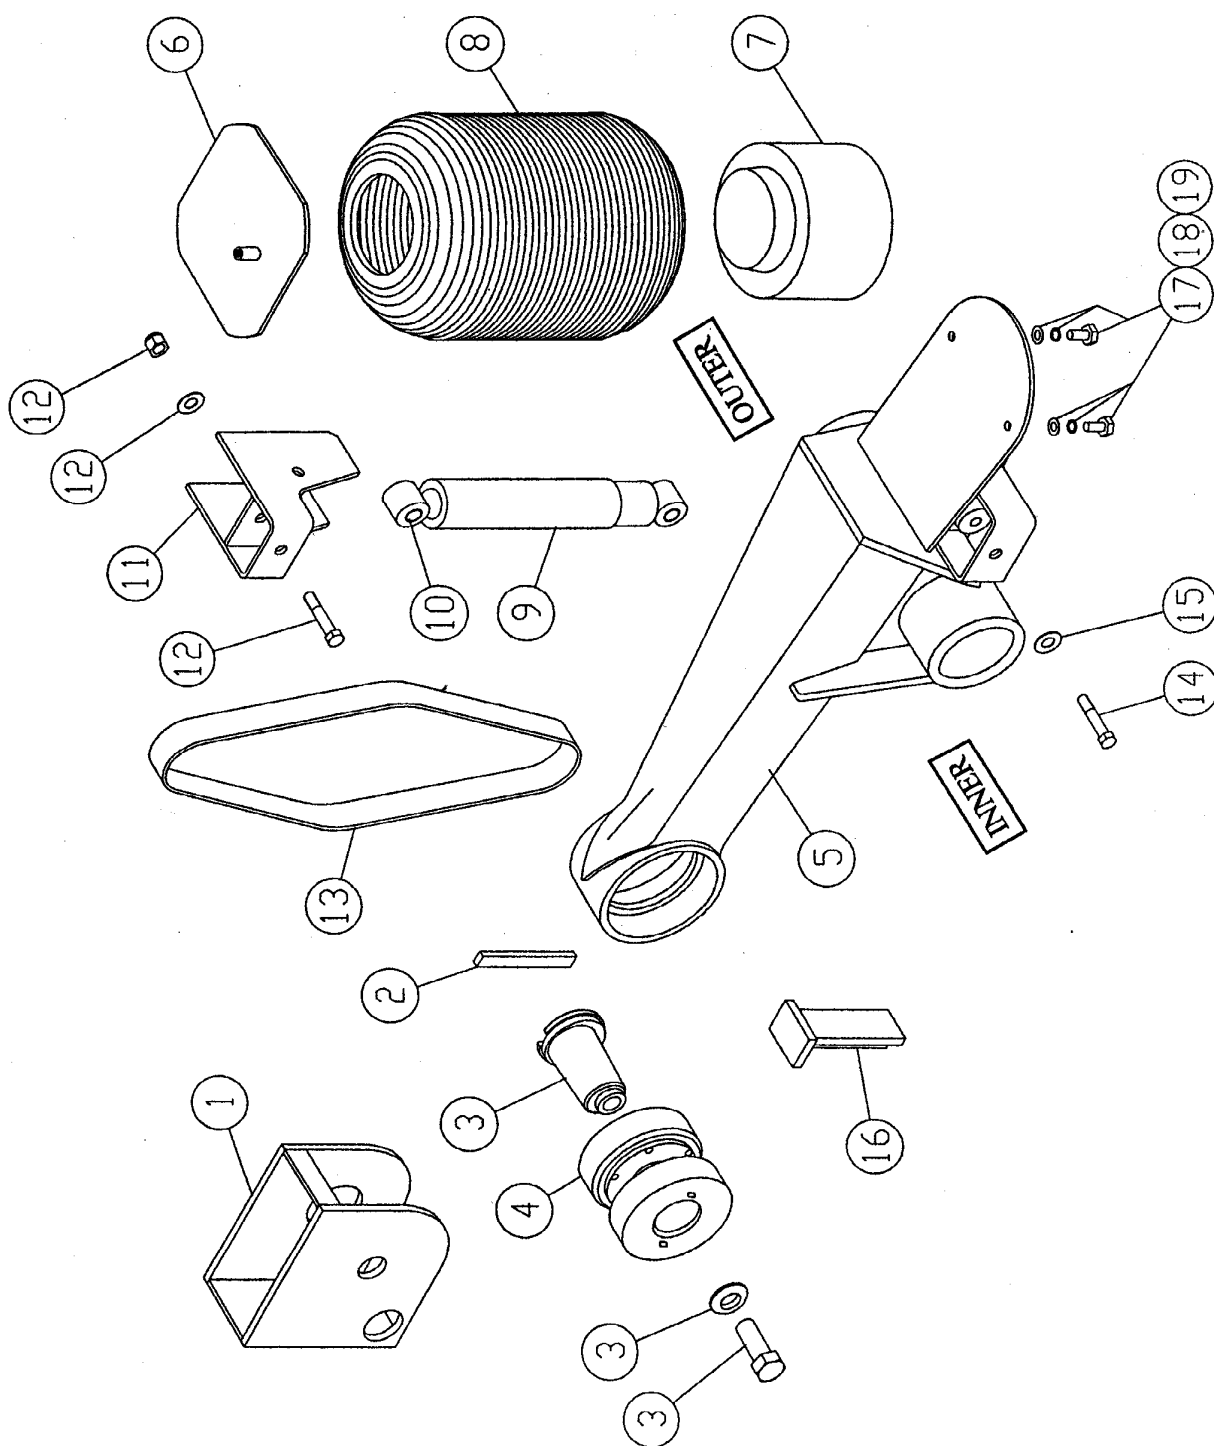

Barry Stoodley Pty Ltd

YORK

Tecair 2 Spare Parts

<u>Item</u>	<u>Part No.</u>	<u>Description</u>
1	61SB787808	Spring - 9 tonne (includes pivot bush)
2	61506243/01	Air Spring
3	61787801	Axle seat (refer York)
4	61787803	Shock absorber heavy duty
5	61787805	Front hanger - 235/420 ride ht.
	61787805/5	Front hanger - 260/445 ride ht.
	61787805/1	Front hanger - 285/470 ride ht.
	61787805/6	Front hanger - 310/495 ride ht.
	61787805/2	Front hanger - 335/520 ride ht.
	61787805/3	Front hanger - 360/545 ride ht.
6	61SB786152	Top shocker bolt assembly
7	61787807	Clamp plate
8	61SB786156	Bottom shocker bolt assembly
9	61SB506247	Pivot bolt M30 x 3.5 assembly
10	61SB506245/270	'U' bolt M24x270mm assembly
	61SB506245/290	'U' bolt M24x290mm assembly (Thomas)
11	61506242	Pivot bush
12	49HBM12175065	Hex bolt M12x1.75x65
13	49HBM12175055	Hex bolt M12x1.75x55
14	61787804	Dowel pin (spring)
15	49HBM12175030	Hex bolt M12x1.75x30
16	49SWM12	Spring washer M12
17	49LNM12	Nyloc nut M12
18	61506196	Air bag top plate - 235/420 ride ht.
	61506190/01	Air bag top plate - 260/445 ride ht.
	61506190/03	Air bag top plate - 285/470 ride ht.
	61506190/08	Air bag top plate - 310/495 ride ht.
	61506190/04	Air bag top plate - 335/520 ride ht.
	61506190/07	Air bag top plate - 360/545 ride ht.
19	61787832	Air bag bottom plate
20	61787830	Wrapper leaf
21	61787921	Shock absorber rubber bush -Boge
22	61506225/01	Shock absorber boss - pre 1995 (shouldered)
	61506225/02	Shock absorber boss - 1995 onwards (straight)
23	61787805/10	Hanger pivot boss
24	61787805/11	Hanger wear pad (plate)
#	61786910	Levelling valve (standard)
#	61786827	Levelling valve (fast acting)
#	61100558	Linkage assembly for levelling valve

Barry Stoodley Pty Ltd

YORK

Your Partner in Transport

Tecair FB Suspension Spare Parts