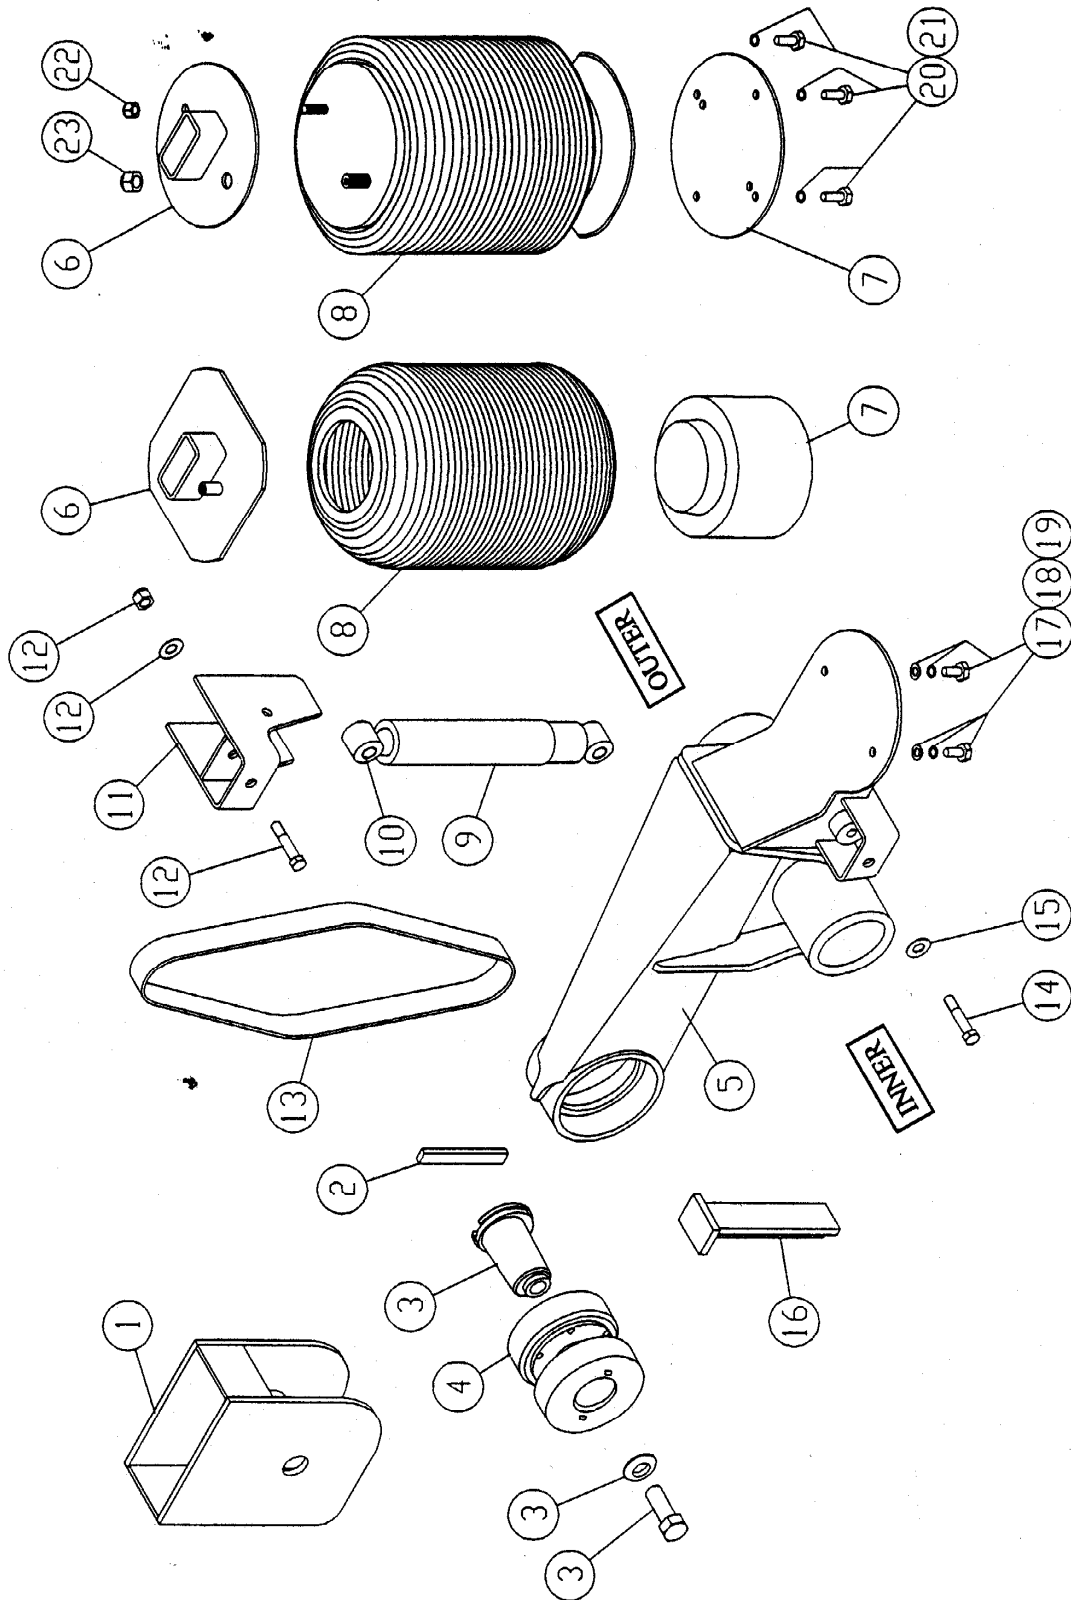

Barry Stoodley Pty Ltd

YORK

Your Partner in Transport

Tecair FB Suspension Spare Parts

<u>Item</u>	<u>Part No.</u>	<u>Description</u>
1	61610001/01	Front suspension hanger L.H.
	61610001/02	Front suspension hanger R.H.
2	61610008	Front hanger - locking bar
3	61SB610009	Pivot pin assembly
4	61610013	Pivot bush (inner)
	61610012	Pivot bush (outer)
5	Overslung/Underslung beam assembly. Refer York.	
6	61610205	Airbag top mount assembly
7	61610043	Air spring piston assy (720N) (190/400 ride ht)
	61610044	Air spring piston assy (644N) (150/300/370 ride ht)
#	61610128	Airbag bottom plate (sealed bag)
8	61610049	Airbag 720N (190/400 ride ht)
	61610050	Airbag 644N (150/300/370 ride ht)
#	61610121	Airbag-sealed (1R12-092) (190/400 ride ht)
#	61610122	Airbag-sealed (1R11-039) (150/300/370 ride ht)
9	61610052	Shock absorber (190/400 ride ht)
	61610053	Shock absorber (150/300/370 ride ht)
10	61610129	Shock absorber bush (190/400 ride ht)
	61610130	Shock absorber sleeve
	61610062	Shock absorber bush (150/370 ride ht)
	61610234/01	Shock absorber bush (Boge)
	61610234/02	Shock absorber bush sleeve (Boge)
11	61610054	Top shocker bracket - standard
	61610055	Top shocker bracket - subframe
12	61SB786157	Top shocker bolt assembly
13	61610065/01	Restraint strap - blue (150/300/370 ride ht)
	61610065/03	Restraint strap - black (190/400/420 ride ht)
	61786866/590	Restraint strap - green(underslung heavy duty)
14	49HB5/8UNC3.25	Hex bolt 5/8" UNC x 3.25"
15	49FWH5/8	Flat washer heavy 5/8"
16	61610067	Chassis stop
17	49HBM12175030	Hex bolt M12x1.75x30
18	49SWM12	Spring washer M12
19	49FWM12	Flat washer M12
#	61786911	Levelling valve (standard)
#	61786827	Levelling valve (fast acting)
#	61100558	Linkage assembly for levelling valve

Barry Stoodley Pty Ltd

YORK

Tecair FB VRH Suspension Spare Parts