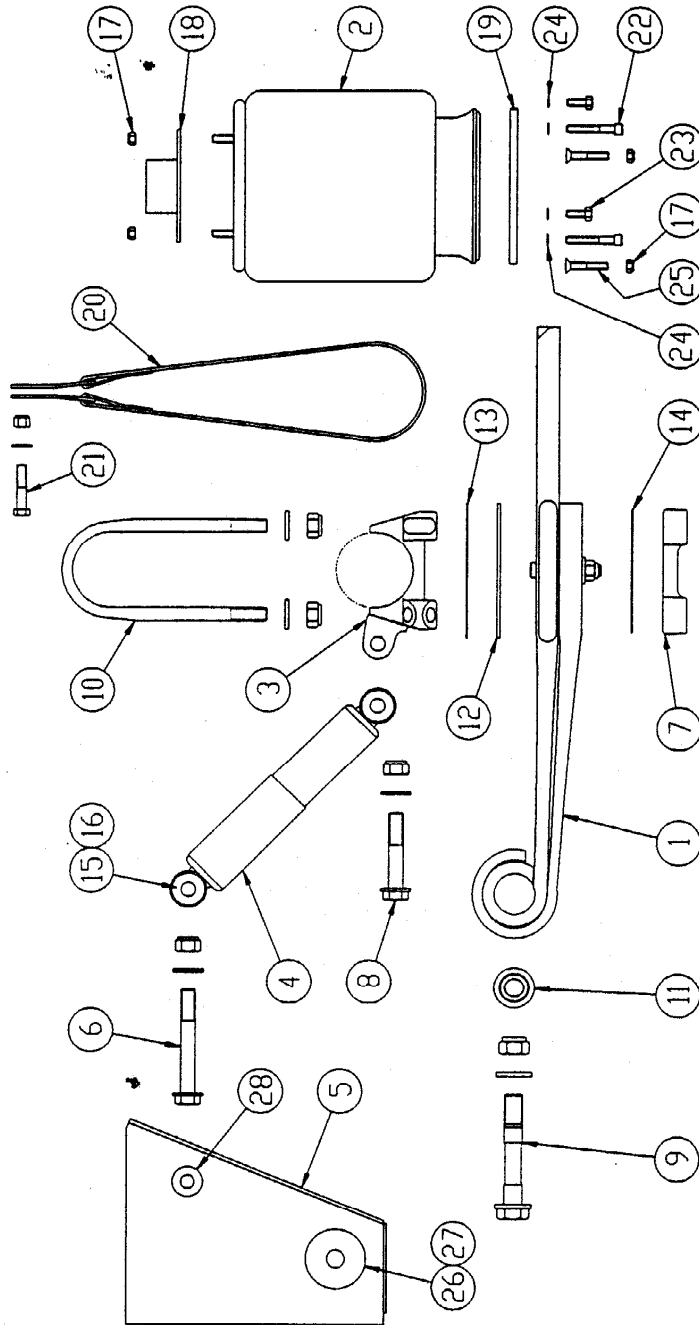

# Barry Stoodley Pty Ltd

**YORK**

**Tecair 1 Spare Parts**

**ITEM 20:- AXLE RESTRAINT STRAP (NYLON) - STANDARD**

PART NO.	RIDE HT (mm)	LENGTH (mm)
61786866/970	200	970
61786866/1070	280	1070
61786866/1170	300	1170
61786866/1270	350	1270
61786866/1370	400	1370

**ITEM 20:- AXLE RESTRAINT STRAP (WIRE ROPE)**

PART NO.	RIDE HT (mm)	LENGTH (mm)
61787975/970	200	970
61787975/1070	280	1070
61787975/1170	300	1170
61787975/1270	350	1270
61787975/1370	400	1370